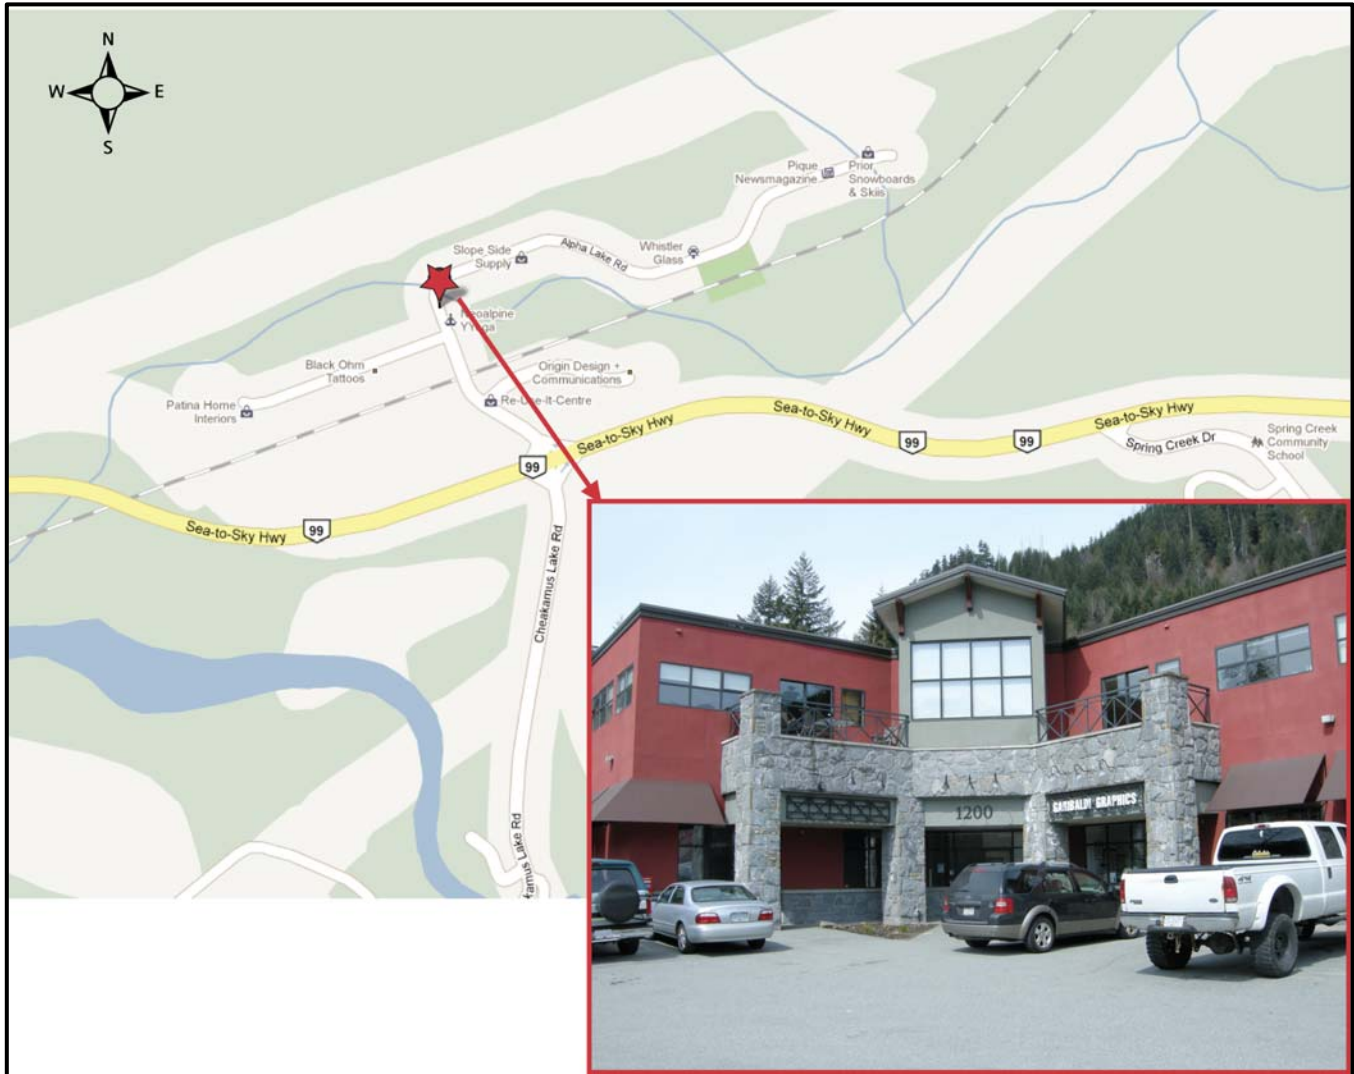

Training Innovations Inc.
Whistler Location

204 - 1200 Alpha Lake Road, Whistler, BC V0N 1B1
Phone: 604-932-1600 / Toll Free: 1-877-932-1611 / Fax: 604-932-1670

Driving

SOUTH BOUND (From Whistler Village) Head south on Sea-to-Sky Hwy/BC-99 S toward Village Gate Blvd, Turn right onto Alpha Lake Rd. Destination will be on the left (above Garibaldi Graphics by Lordco).

NORTH BOUND (from Squamish) Head North on Sea-to-Sky Hwy/BC-99 N, Turn Left onto Alpha Lake Rd. Destination will be on the left (above Garibaldi Graphics by Lordco).

Parking

Ample free parking is available in front of and around the back of the building.

Transit

Bus (From Village) - the **2 Whistler Creek** Bus runs every 20-30 minutes on week days and about every 5-10 minutes on week-ends (6:00am - 9:30pm).

The bus stop is on the corner of Alpha Lake Road and Miller Creek Road as you head towards the Training Innovations office from the Sea-to-Sky Hwy.