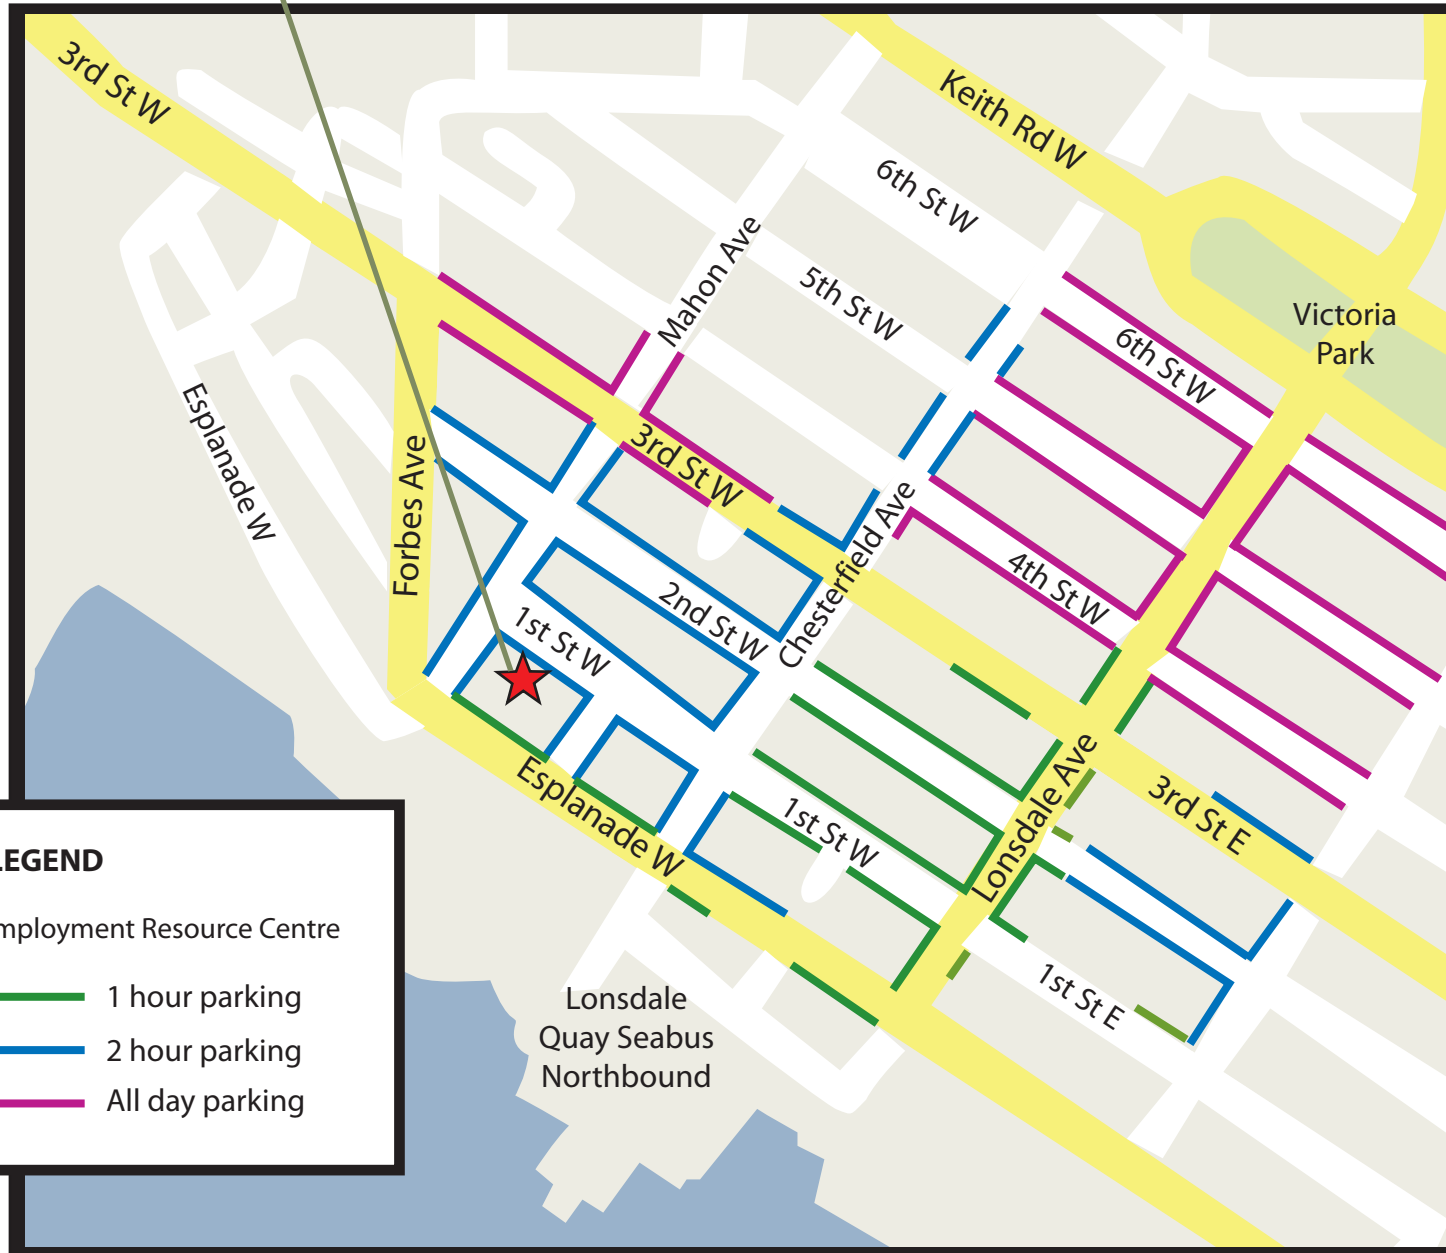

employment
RESOURCE
centre
North Shore

207 - 255 West 1st Street
North Vancouver, BC V7M 3G8

MAP LEGEND

-  Employment Resource Centre
-  1 hour parking
-  2 hour parking
-  All day parking